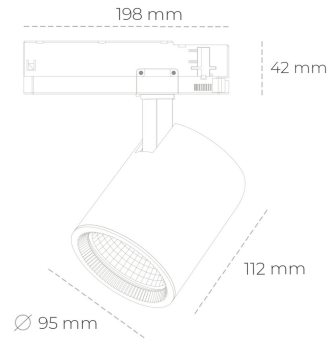

SPOTLIGHT SNIPER G MAXI 830 31W 45° BLACK | ON/OFF

Article number: N014-K0002-RF830-H5-S45-ZA03_800-S3-###

LED	COB
Light colour	3000 [K]
CRI	80
Led chip flux	4355 [lm]
Luminous flux	3484 [lm]
System power	31 [W]
Luminaire Efficiency	112 [lm/W]
Beam angle	45°
Controller	ON/OFF
MacAdam	3 SDCM

Spotlight LED

Track mounted LED spotlight. Aluminium housing. Ceiling base installation possible. Available in white, black and grey. Any RAL palette colour available on enquiry. Reflector beams available: 15°, 20°, 30°, 45° and 60°. Maximum power is 30W

LUMINAIRE

Weight	1,02 [kg]
Protection rating IP , IK , class	IP 20, IK 1,
Luminaire colour	BLACK
Cover	Glass
Operating voltage	220-240V 50-60Hz

Note: All data are typical values. Tolerance of measurements +/-10% System features may change with product improvements due to technical advances.