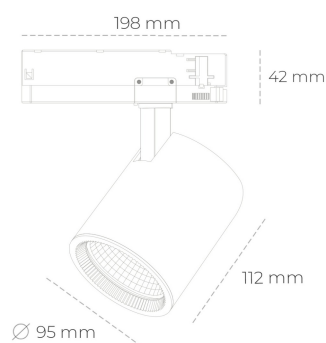

## SPOTLIGHT SNIPER G MAXI 830 27W 30° BLACK | ON/OFF

Article number: N014-K0002-RF830-H5-S30-ZA02\_700-S3-###

LED	COB
Light colour	3000 [K]
CRI	80
Led chip flux	3811 [lm]
Luminous flux	3048 [lm]
System power	27 [W]
Luminaire Efficiency	113 [lm/W]
Beam angle	30°
Controller	ON/OFF
MacAdam	3 SDCM

### Spotlight LED

Track mounted LED spotlight. Aluminium housing. Ceiling base installation possible. Available in white, black and grey. Any RAL palette colour available on enquiry. Reflector beams available: 15°, 20°, 30°, 45° and 60°. Maximum power is 30W

### LUMINAIRE

Weight	1,02 [kg]
Protection rating IP , IK , class	IP 20, IK 1,
Luminaire colour	BLACK
Cover	Glass
Operating voltage	220-240V 50-60Hz

Note: All data are typical values. Tolerance of measurements +/-10% System features may change with product improvements due to technical advances.