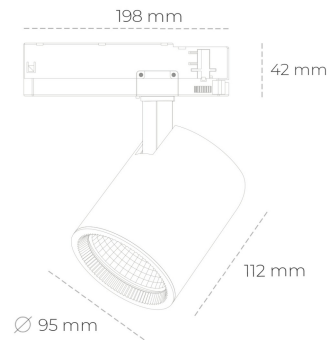

SPOTLIGHT SNIPER G MAXI 830 27W 20° BLACK | ON/OFF

Article number: N014-K0002-RF830-H5-S20-ZA02_700-S3-###

LED	COB
Light colour	3000 [K]
CRI	80
Led chip flux	3811 [lm]
Luminous flux	3048 [lm]
System power	27 [W]
Luminaire Efficiency	113 [lm/W]
Beam angle	20°
Controller	ON/OFF
MacAdam	3 SDCM

Spotlight LED

Track mounted LED spotlight. Aluminium housing. Ceiling base installation possible. Available in white, black and grey. Any RAL palette colour available on enquiry. Reflector beams available: 15°, 20°, 30°, 45° and 60°. Maximum power is 30W

LUMINAIRE

Weight	1,02 [kg]
Protection rating IP , IK , class	IP 20, IK 1,
Luminaire colour	BLACK
Cover	Glass
Operating voltage	220-240V 50-60Hz

Note: All data are typical values. Tolerance of measurements +/-10% System features may change with product improvements due to technical advances.