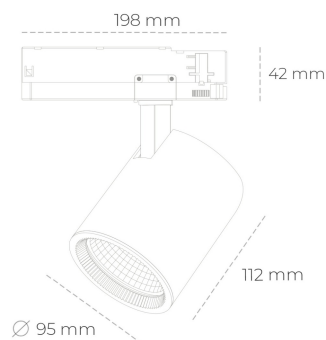

SPOTLIGHT SNIPER G MAXI 830 19W 20° BLACK | ON/OFF

LED	COB
Light colour	3000 [K] |
CRI	80
Led chip flux	2722 [lm]
Luminous flux	2177 [lm]
System power	19 [W]
Luminaire Efficiency	115 [lm/W]
Beam angle	20°
Controller	ON/OFF
MacAdam	3 SDCM

Spotlight LED

Track mounted LED spotlight. Aluminium housing. Ceiling base installation possible. Available in white, black and grey. Any RAL palette colour available on enquiry. Reflector beams available: 15°, 20°, 30°, 45° and 60°. Maximum power is 30W

LUMINAIRE

Weight	1,02 [kg]
Protection rating IP , IK , class	IP 20, IK 1,
Luminaire colour	BLACK
Cover	Glass
Operating voltage	220-240V 50-60Hz

Note: All data are typical values. Tolerance of measurements +/-10% System features may change with product improvements due to technical advances.

OPTIONS

RAL colours on inquiry, honeycomb louver on inquiry , Casambi on inquiry, DALI on inquiry, Phase-cut dimming on inquiry.

Generated: 21.06.2024

+48 32 388 80 00

www.cora.pl
cora@cora.pl

Street: Ignatza Hakuby 18
41-914 Bytom, Polska