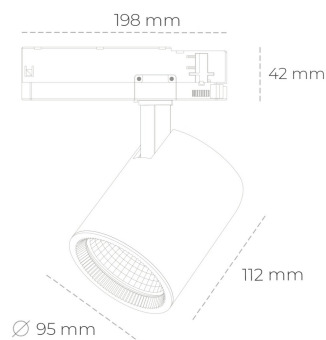

SPOTLIGHT SNIPER G MAXI 827 31W 45° BLACK | ON/OFF

LED	COB
Light colour	2700 [K] |
CRI	80
Led chip flux	4311 [lm]
Luminous flux	3448 [lm]
System power	31 [W]
Luminaire Efficiency	111 [lm/W]
Beam angle	45°
Controller	ON/OFF
MacAdam	3 SDCM

Spotlight LED

Track mounted LED spotlight. Aluminium housing. Ceiling base installation possible. Available in white, black and grey. Any RAL palette colour available on enquiry. Reflector beams available: 15°, 20°, 30°, 45° and 60°. Maximum power is 30W

LUMINAIRE

Weight	1,02 [kg]
Protection rating IP , IK , class	IP 20, IK 1,
Luminaire colour	BLACK
Cover	Glass
Operating voltage	220-240V 50-60Hz

Note: All data are typical values. Tolerance of measurements +/-10% System features may change with product improvements due to technical advances.

OPTIONS

RAL colours on inquiry, honeycomb louver on inquiry , Casambi on inquiry, DALI on inquiry, Phase-cut dimming on inquiry.

Generated: 21.06.2024

+48 32 388 80 00

www.cora.pl
cora@cora.pl

Street: Ignatza Hakuby 18
41-914 Bytom, Polska