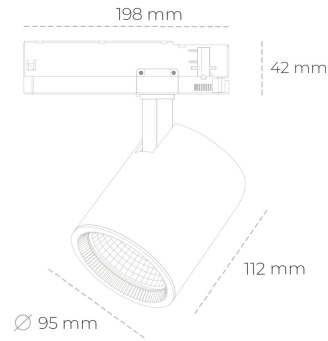

SPOTLIGHT SNIPER G MAXI 827 21W 45° BLACK | ON/OFF

Article number: N014-K0002-RF827-H5-S45-ZA02_550-S3-###

LED	COB
Light colour	2700 [K]
CRI	80
Led chip flux	2963 [lm]
Luminous flux	2370 [lm]
System power	21 [W]
Luminaire Efficiency	113 [lm/W]
Beam angle	45°
Controller	ON/OFF
MacAdam	3 SDCM

Spotlight LED

Track mounted LED spotlight. Aluminium housing. Ceiling base installation possible. Available in white, black and grey. Any RAL palette colour available on enquiry. Reflector beams available: 15°, 20°, 30°, 45° and 60°. Maximum power is 30W

LUMINAIRE

Weight	1,02 [kg]
Protection rating IP , IK , class	IP 20, IK 1,
Luminaire colour	BLACK
Cover	Glass
Operating voltage	220-240V 50-60Hz

Note: All data are typical values. Tolerance of measurements +/-10% System features may change with product improvements due to technical advances.