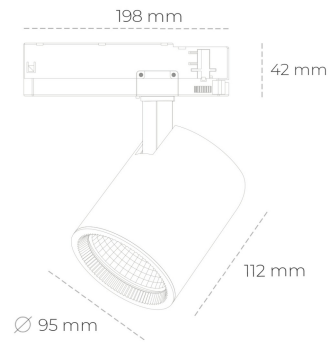

## SPOTLIGHT SNIPER G MAXI 827 19W 30° BLACK | ON/OFF

Article number: N014-K0002-RF827-H5-S30-ZA01\_500-S3-###

LED	COB
Light colour	2700 [K]
CRI	80
Led chip flux	2694 [lm]
Luminous flux	2155 [lm]
System power	19 [W]
Luminaire Efficiency	113 [lm/W]
Beam angle	30°
Controller	ON/OFF
MacAdam	3 SDCM

### Spotlight LED

Track mounted LED spotlight. Aluminium housing. Ceiling base installation possible. Available in white, black and grey. Any RAL palette colour available on enquiry. Reflector beams available: 15°, 20°, 30°, 45° and 60°. Maximum power is 30W

### LUMINAIRE

Weight	1,02 [kg]
Protection rating IP , IK , class	IP 20, IK 1,
Luminaire colour	BLACK
Cover	Glass
Operating voltage	220-240V 50-60Hz

Note: All data are typical values. Tolerance of measurements +/-10% System features may change with product improvements due to technical advances.