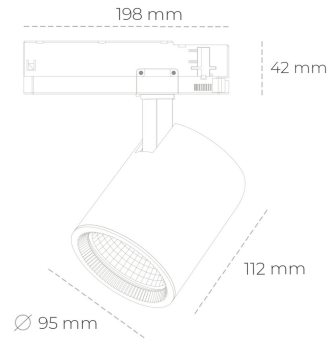

SPOTLIGHT SNIPER G MAXI 827 25W 20° BLACK | ON/OFF

Article number: N014-K0002-RF827-H5-S20-ZA02_650-S3-###

LED	COB
Light colour	2700 [K]
CRI	80
Led chip flux	3502 [lm]
Luminous flux	2801 [lm]
System power	25 [W]
Luminaire Efficiency	112 [lm/W]
Beam angle	20°
Controller	ON/OFF
MacAdam	3 SDCM

Spotlight LED

Track mounted LED spotlight. Aluminium housing. Ceiling base installation possible. Available in white, black and grey. Any RAL palette colour available on enquiry. Reflector beams available: 15°, 20°, 30°, 45° and 60°. Maximum power is 30W

LUMINAIRE

Weight	1,02 [kg]
Protection rating IP , IK , class	IP 20, IK 1,
Luminaire colour	BLACK
Cover	Glass
Operating voltage	220-240V 50-60Hz

Note: All data are typical values. Tolerance of measurements +/-10% System features may change with product improvements due to technical advances.