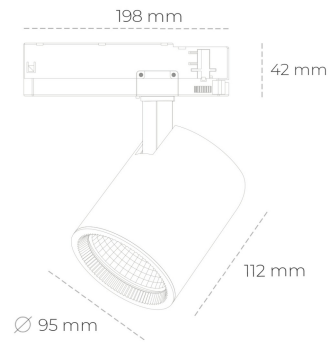

# SPOTLIGHT SNIPER G MAXI 827 21W 15° BLACK | ON/OFF

Article number: N014-K0002-RF827-H5-S15-ZA02\_550-S3-###

LED	COB
Light colour	2700 [K]
CRI	80
Led chip flux	2963 [lm]
Luminous flux	2370 [lm]
System power	21 [W]
Luminaire Efficiency	113 [lm/W]
Beam angle	15°
Controller	ON/OFF
MacAdam	3 SDCM

### Spotlight LED

Track mounted LED spotlight. Aluminium housing. Ceiling base installation possible. Available in white, black and grey. Any RAL palette colour available on enquiry. Reflector beams available: 15°, 20°, 30°, 45° and 60°. Maximum power is 30W

### LUMINAIRE

Weight	1,02 [kg]
Protection rating IP , IK , class	IP 20, IK 1,
Luminaire colour	BLACK
Cover	Glass
Operating voltage	220-240V 50-60Hz

Note: All data are typical values. Tolerance of measurements +/-10% System features may change with product improvements due to technical advances.