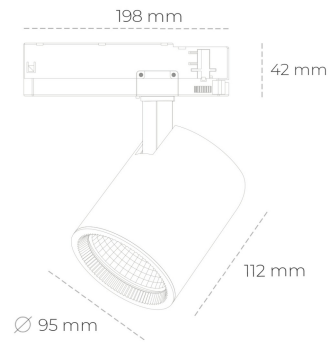

SPOTLIGHT SNIPER G MAXI 940 31W 30° BLACK PREMIUM WHITE ON/OFF

Article number: N014-K0002-PW940-HA-S30-ZA03_800-S3-###

LED	COB
Light colour	4000 [K] PREMIUM WHITE
CRI	90
Led chip flux	4097 [lm]
Luminous flux	3277 [lm]
System power	31 [W]
Luminaire Efficiency	106 [lm/W]
Beam angle	30°
Controller	ON/OFF
MacAdam	3 SDCM

Spotlight LED

Track mounted LED spotlight. Aluminium housing. Ceiling base installation possible. Available in white, black and grey. Any RAL palette colour available on enquiry. Reflector beams available: 15°, 20°, 30°, 45° and 60°. Maximum power is 30W

LUMINAIRE

Weight	1,02 [kg]
Protection rating IP , IK , class	IP 20, IK 1,
Luminaire colour	BLACK
Cover	Glass
Operating voltage	220-240V 50-60Hz

Note: All data are typical values. Tolerance of measurements +/-10% System features may change with product improvements due to technical advances.