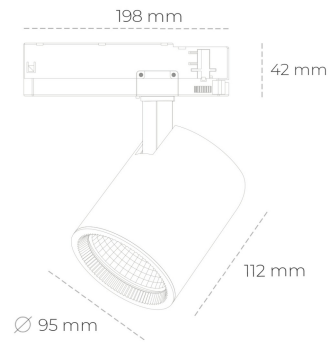

SPOTLIGHT SNIPER G MAXI 940 20W 30° BLACK PREMIUM WHITE ON/OFF

Article number: N014-K0002-PW940-HA-S30-ZA01_500-S3-###

LED	COB
Light colour	4000 [K] PREMIUM WHITE
CRI	90
Led chip flux	2663 [lm]
Luminous flux	2130 [lm]
System power	20 [W]
Luminaire Efficiency	107 [lm/W]
Beam angle	30°
Controller	ON/OFF
MacAdam	3 SDCM

Spotlight LED

Track mounted LED spotlight. Aluminium housing. Ceiling base installation possible. Available in white, black and grey. Any RAL palette colour available on enquiry. Reflector beams available: 15°, 20°, 30°, 45° and 60°. Maximum power is 30W

LUMINAIRE

Weight	1,02 [kg]
Protection rating IP , IK , class	IP 20, IK 1,
Luminaire colour	BLACK
Cover	Glass
Operating voltage	220-240V 50-60Hz

Note: All data are typical values. Tolerance of measurements +/-10% System features may change with product improvements due to technical advances.