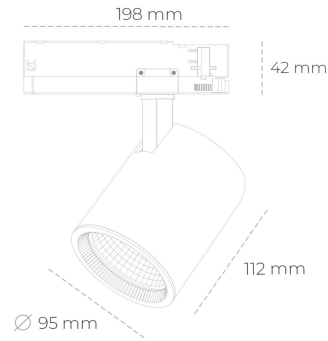

SPOTLIGHT SNIPER G MAXI 940 14W 30° BLACK PREMIUM WHITE ON/OFF

Article number: N014-K0002-PW940-HA-S30-ZA01_350-S3-###

LED	COB
Light colour	4000 [K] PREMIUM WHITE
CRI	90
Led chip flux	1887 [lm]
Luminous flux	1509 [lm]
System power	14 [W]
Luminaire Efficiency	108 [lm/W]
Beam angle	30°
Controller	ON/OFF
MacAdam	3 SDCM

Spotlight LED

Track mounted LED spotlight. Aluminium housing. Ceiling base installation possible. Available in white, black and grey. Any RAL palette colour available on enquiry. Reflector beams available: 15°, 20°, 30°, 45° and 60°. Maximum power is 30W

LUMINAIRE

Weight	1,02 [kg]
Protection rating IP , IK , class	IP 20, IK 1,
Luminaire colour	BLACK
Cover	Glass
Operating voltage	220-240V 50-60Hz

Note: All data are typical values. Tolerance of measurements +/-10% System features may change with product improvements due to technical advances.