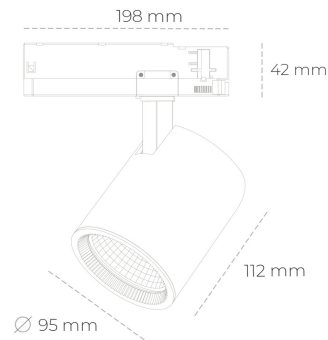

SPOTLIGHT SNIPER G MAXI 940 11W 30° BLACK PREMIUM WHITE ON/OFF

Article number: N014-K0002-PW940-HA-S30-ZA01_250-S3-###

LED	COB
Light colour	4000 [K] PREMIUM WHITE
CRI	90
Led chip flux	1343 [lm]
Luminous flux	1074 [lm]
System power	11 [W]
Luminaire Efficiency	98 [lm/W]
Beam angle	30°
Controller	ON/OFF
MacAdam	3 SDCM

Spotlight LED

Track mounted LED spotlight. Aluminium housing. Ceiling base installation possible. Available in white, black and grey. Any RAL palette colour available on enquiry. Reflector beams available: 15°, 20°, 30°, 45° and 60°. Maximum power is 30W

LUMINAIRE

Weight	1,02 [kg]
Protection rating IP , IK , class	IP 20, IK 1,
Luminaire colour	BLACK
Cover	Glass
Operating voltage	220-240V 50-60Hz

Note: All data are typical values. Tolerance of measurements +/-10% System features may change with product improvements due to technical advances.