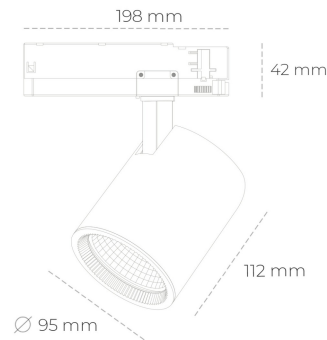

SPOTLIGHT SNIPER G MAXI 940 25W 20° BLACK PREMIUM WHITE ON/OFF

Article number: N014-K0002-PW940-HA-S20-ZA02_650-S3-###

LED	COB
Light colour	4000 [K] PREMIUM WHITE
CRI	90
Led chip flux	3398 [lm]
Luminous flux	2718 [lm]
System power	25 [W]
Luminaire Efficiency	109 [lm/W]
Beam angle	20°
Controller	ON/OFF
MacAdam	3 SDCM

Spotlight LED

Track mounted LED spotlight. Aluminium housing. Ceiling base installation possible. Available in white, black and grey. Any RAL palette colour available on enquiry. Reflector beams available: 15°, 20°, 30°, 45° and 60°. Maximum power is 30W

LUMINAIRE

Weight	1,02 [kg]
Protection rating IP , IK , class	IP 20, IK 1,
Luminaire colour	BLACK
Cover	Glass
Operating voltage	220-240V 50-60Hz

Note: All data are typical values. Tolerance of measurements +/-10% System features may change with product improvements due to technical advances.