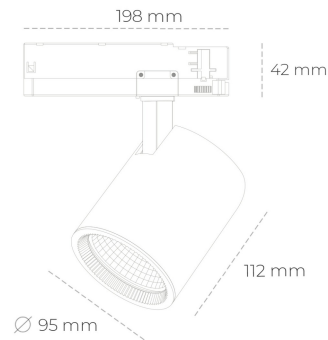

SPOTLIGHT SNIPER G MAXI 940 31W 15° BLACK PREMIUM WHITE ON/OFF

Article number: N014-K0002-PW940-HA-S15-ZA03_800-S3-###

LED	COB
Light colour	4000 [K] PREMIUM WHITE
CRI	90
Led chip flux	4097 [lm]
Luminous flux	3277 [lm]
System power	31 [W]
Luminaire Efficiency	106 [lm/W]
Beam angle	15°
Controller	ON/OFF
MacAdam	3 SDCM

Spotlight LED

Track mounted LED spotlight. Aluminium housing. Ceiling base installation possible. Available in white, black and grey. Any RAL palette colour available on enquiry. Reflector beams available: 15°, 20°, 30°, 45° and 60°. Maximum power is 30W

LUMINAIRE

Weight	1,02 [kg]
Protection rating IP , IK , class	IP 20, IK 1,
Luminaire colour	BLACK
Cover	Glass
Operating voltage	220-240V 50-60Hz

Note: All data are typical values. Tolerance of measurements +/-10% System features may change with product improvements due to technical advances.