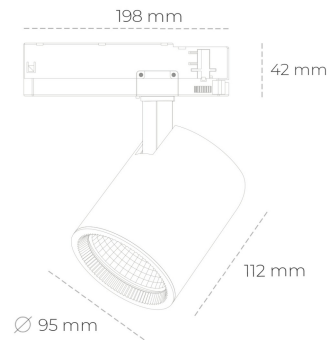

SPOTLIGHT SNIPER G MAXI 940 23W 15° BLACK PREMIUM WHITE ON/OFF

Article number: N014-K0002-PW940-HA-S15-ZA02_600-S3-###

LED	COB
Light colour	4000 [K] PREMIUM WHITE
CRI	90
Led chip flux	3157 [lm]
Luminous flux	2525 [lm]
System power	23 [W]
Luminaire Efficiency	110 [lm/W]
Beam angle	15°
Controller	ON/OFF
MacAdam	3 SDCM

Spotlight LED

Track mounted LED spotlight. Aluminium housing. Ceiling base installation possible. Available in white, black and grey. Any RAL palette colour available on enquiry. Reflector beams available: 15°, 20°, 30°, 45° and 60°. Maximum power is 30W

LUMINAIRE

Weight	1,02 [kg]
Protection rating IP , IK , class	IP 20, IK 1,
Luminaire colour	BLACK
Cover	Glass
Operating voltage	220-240V 50-60Hz

Note: All data are typical values. Tolerance of measurements +/-10% System features may change with product improvements due to technical advances.