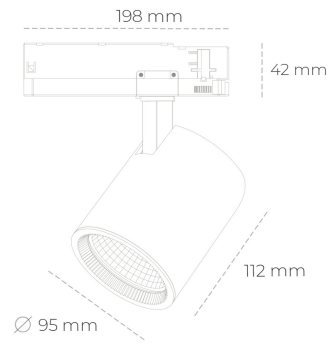

SPOTLIGHT SNIPER G MAXI 940 21W 15° BLACK PREMIUM WHITE ON/OFF

Article number: N014-K0002-PW940-HA-S15-ZA02_550-S3-###

| | |
|----------------------|------------------------|
| LED | COB |
| Light colour | 4000 [K] PREMIUM WHITE |
| CRI | 90 |
| Led chip flux | 2912 [lm] |
| Luminous flux | 2329 [lm] |
| System power | 21 [W] |
| Luminaire Efficiency | 111 [lm/W] |
| Beam angle | 15° |
| Controller | ON/OFF |
| MacAdam | 3 SDCM |

Spotlight LED

Track mounted LED spotlight. Aluminium housing. Ceiling base installation possible. Available in white, black and grey. Any RAL palette colour available on enquiry. Reflector beams available: 15°, 20°, 30°, 45° and 60°. Maximum power is 30W

LUMINAIRE

| | |
|-----------------------------------|------------------|
| Weight | 1,02 [kg] |
| Protection rating IP , IK , class | IP 20, IK 1, |
| Luminaire colour | BLACK |
| Cover | Glass |
| Operating voltage | 220-240V 50-60Hz |