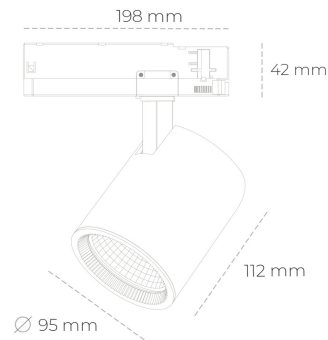

SPOTLIGHT SNIPER G MAXI 930 27W 30° BLACK PREMIUM COLOR ON/OFF

Article number: N014-K0002-PC930-HA-S30-ZA02_700-S3-###

LED	COB
Light colour	3000 [K] PREMIUM COLOR
CRI	90
Led chip flux	2960 [lm]
Luminous flux	2368 [lm]
System power	27 [W]
Luminaire Efficiency	88 [lm/W]
Beam angle	30°
Controller	ON/OFF
MacAdam	3 SDCM

Spotlight LED

Track mounted LED spotlight. Aluminium housing. Ceiling base installation possible. Available in white, black and grey. Any RAL palette colour available on enquiry. Reflector beams available: 15°, 20°, 30°, 45° and 60°. Maximum power is 30W

LUMINAIRE

Weight	1,02 [kg]
Protection rating IP , IK , class	IP 20, IK 1,
Luminaire colour	BLACK
Cover	Glass
Operating voltage	220-240V 50-60Hz

Note: All data are typical values. Tolerance of measurements +/-10% System features may change with product improvements due to technical advances.