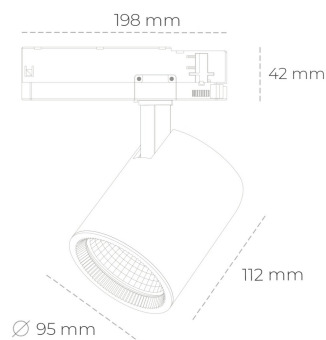

SPOTLIGHT SNIPER G MAXI 930 23W 30° BLACK PREMIUM COLOR ON/OFF

Article number: N014-K0002-PC930-HA-S30-ZA02_600-S3-###

LED	COB
Light colour	3000 [K] PREMIUM COLOR
CRI	90
Led chip flux	2588 [lm]
Luminous flux	2070 [lm]
System power	23 [W]
Luminaire Efficiency	90 [lm/W]
Beam angle	30°
Controller	ON/OFF
MacAdam	3 SDCM

Spotlight LED

Track mounted LED spotlight. Aluminium housing. Ceiling base installation possible. Available in white, black and grey. Any RAL palette colour available on enquiry. Reflector beams available: 15°, 20°, 30°, 45° and 60°. Maximum power is 30W

LUMINAIRE

Weight	1,02 [kg]
Protection rating IP , IK , class	IP 20, IK 1,
Luminaire colour	BLACK
Cover	Glass
Operating voltage	220-240V 50-60Hz

Note: All data are typical values. Tolerance of measurements +/-10% System features may change with product improvements due to technical advances.