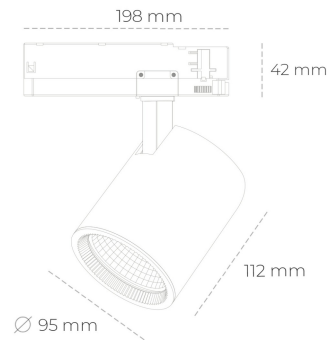

# SPOTLIGHT SNIPER G MAXI 930 25W 20° BLACK PREMIUM COLOR ON/OFF

Article number: N014-K0002-PC930-HA-S20-ZA02\_650-S3-###

LED	COB
Light colour	3000 [K] PREMIUM COLOR
CRI	90
Led chip flux	2776 [lm]
Luminous flux	2220 [lm]
System power	25 [W]
Luminaire Efficiency	89 [lm/W]
Beam angle	20°
Controller	ON/OFF
MacAdam	3 SDCM

### Spotlight LED

Track mounted LED spotlight. Aluminium housing. Ceiling base installation possible. Available in white, black and grey. Any RAL palette colour available on enquiry. Reflector beams available: 15°, 20°, 30°, 45° and 60°. Maximum power is 30W

### LUMINAIRE

Weight	1,02 [kg]
Protection rating IP , IK , class	IP 20, IK 1,
Luminaire colour	BLACK
Cover	Glass
Operating voltage	220-240V 50-60Hz

Note: All data are typical values. Tolerance of measurements +/-10% System features may change with product improvements due to technical advances.