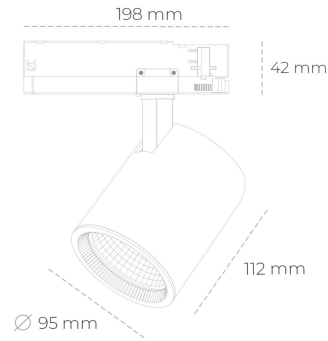

SPOTLIGHT SNIPER G MAXI 930 14W 20° BLACK PREMIUM COLOR ON/OFF

Article number: N014-K0002-PC930-HA-S20-ZA01_350-S3-###

LED	COB
Light colour	3000 [K] PREMIUM COLOR
CRI	90
Led chip flux	1583 [lm]
Luminous flux	1266 [lm]
System power	14 [W]
Luminaire Efficiency	90 [lm/W]
Beam angle	20°
Controller	ON/OFF
MacAdam	3 SDCM

Spotlight LED

Track mounted LED spotlight. Aluminium housing. Ceiling base installation possible. Available in white, black and grey. Any RAL palette colour available on enquiry. Reflector beams available: 15°, 20°, 30°, 45° and 60°. Maximum power is 30W

LUMINAIRE

Weight	1,02 [kg]
Protection rating IP , IK , class	IP 20, IK 1,
Luminaire colour	BLACK
Cover	Glass
Operating voltage	220-240V 50-60Hz

Note: All data are typical values. Tolerance of measurements +/-10% System features may change with product improvements due to technical advances.