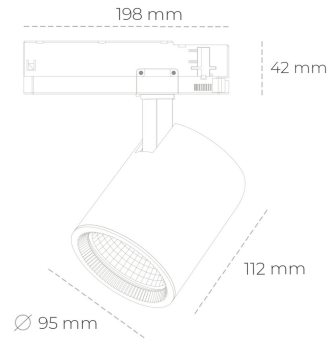

SPOTLIGHT SNIPER G MAXI 930 27W 60° BLACK CRI97 ON/OFF

LED	COB
Light colour	3000 [K] CRI97
CRI	90
Led chip flux	2990 [lm]
Luminous flux	2392 [lm]
System power	27 [W]
Luminaire Efficiency	89 [lm/W]
Beam angle	60°
Controller	ON/OFF
MacAdam	3 SDCM

Spotlight LED

Track mounted LED spotlight. Aluminium housing. Ceiling base installation possible. Available in white, black and grey. Any RAL palette colour available on enquiry. Reflector beams available: 15°, 20°, 30°, 45° and 60°. Maximum power is 30W

LUMINAIRE

Weight	1,02 [kg]
Protection rating IP , IK , class	IP 20, IK 1,
Luminaire colour	BLACK
Cover	Glass
Operating voltage	220-240V 50-60Hz

Note: All data are typical values. Tolerance of measurements +/-10% System features may change with product improvements due to technical advances.

OPTIONS

RAL colours on inquiry, honeycomb louver on inquiry , Casambi on inquiry, DALI on inquiry, Phase-cut dimming on inquiry.

Generated: 23.06.2024

+48 32 388 80 00

www.cora.pl
cora@cora.pl

Street: Ignatza Hakuby 18
41-914 Bytom, Polska