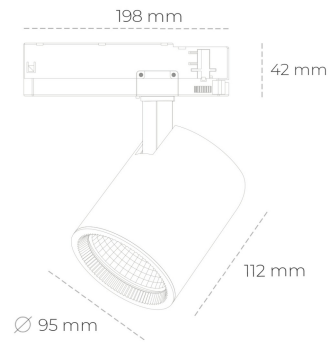

## SPOTLIGHT SNIPER G MAXI 930 10W 60° BLACK CRI97 ON/OFF

Article number: N014-K0002-HI930-H5-S60-ZA01\_250-S3-###

LED	COB
Light colour	3000 [K] CRI97
CRI	90
Led chip flux	1144 [lm]
Luminous flux	915 [lm]
System power	10 [W]
Luminaire Efficiency	92 [lm/W]
Beam angle	60°
Controller	ON/OFF
MacAdam	3 SDCM

### Spotlight LED

Track mounted LED spotlight. Aluminium housing. Ceiling base installation possible. Available in white, black and grey. Any RAL palette colour available on enquiry. Reflector beams available: 15°, 20°, 30°, 45° and 60°. Maximum power is 30W

### LUMINAIRE

Weight	1,02 [kg]
Protection rating IP , IK , class	IP 20, IK 1,
Luminaire colour	BLACK
Cover	Glass
Operating voltage	220-240V 50-60Hz

Note: All data are typical values. Tolerance of measurements +/-10% System features may change with product improvements due to technical advances.