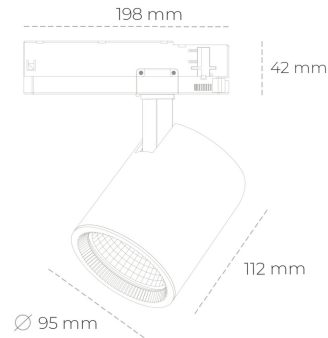

SPOTLIGHT SNIPER G MAXI 930 19W 20° BLACK CRI97 ON/OFF

Article number: N014-K0002-HI930-H5-S20-ZA01_500-S3-###

LED	COB
Light colour	3000 [K] CRI97
CRI	90
Led chip flux	2199 [lm]
Luminous flux	1759 [lm]
System power	19 [W]
Luminaire Efficiency	93 [lm/W]
Beam angle	20°
Controller	ON/OFF
MacAdam	3 SDCM

Spotlight LED

Track mounted LED spotlight. Aluminium housing. Ceiling base installation possible. Available in white, black and grey. Any RAL palette colour available on enquiry. Reflector beams available: 15°, 20°, 30°, 45° and 60°. Maximum power is 30W

LUMINAIRE

Weight	1,02 [kg]
Protection rating IP , IK , class	IP 20, IK 1,
Luminaire colour	BLACK
Cover	Glass
Operating voltage	220-240V 50-60Hz

Note: All data are typical values. Tolerance of measurements +/-10% System features may change with product improvements due to technical advances.