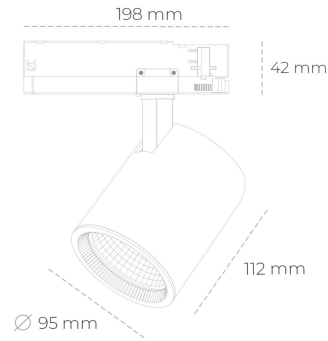

# SPOTLIGHT SNIPER G MAXI 930 31W 15° BLACK CRI97 ON/OFF

Article number: N014-K0002-HI930-H5-S15-ZA03\_800-S3-###

LED	COB
Light colour	3000 [K] CRI97
CRI	90
Led chip flux	3368 [lm]
Luminous flux	2694 [lm]
System power	31 [W]
Luminaire Efficiency	87 [lm/W]
Beam angle	15°
Controller	ON/OFF
MacAdam	3 SDCM

### Spotlight LED

Track mounted LED spotlight. Aluminium housing. Ceiling base installation possible. Available in white, black and grey. Any RAL palette colour available on enquiry. Reflector beams available: 15°, 20°, 30°, 45° and 60°. Maximum power is 30W

### LUMINAIRE

Weight	1,02 [kg]
Protection rating IP , IK , class	IP 20, IK 1,
Luminaire colour	BLACK
Cover	Glass
Operating voltage	220-240V 50-60Hz

Note: All data are typical values. Tolerance of measurements +/-10% System features may change with product improvements due to technical advances.