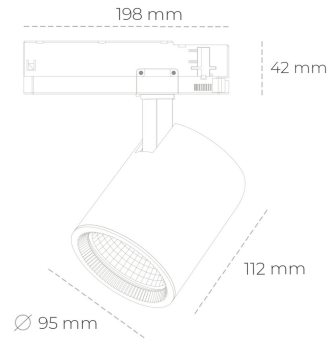

# SPOTLIGHT SNIPER G MAXI 930 14W 15° BLACK CRI97 ON/OFF

Article number: N014-K0002-HI930-H5-S15-ZA01\_350-S3-###

LED	COB
Light colour	3000 [K] CRI97
CRI	90
Led chip flux	1575 [lm]
Luminous flux	1260 [lm]
System power	14 [W]
Luminaire Efficiency	90 [lm/W]
Beam angle	15°
Controller	ON/OFF
MacAdam	3 SDCM

### Spotlight LED

Track mounted LED spotlight. Aluminium housing. Ceiling base installation possible. Available in white, black and grey. Any RAL palette colour available on enquiry. Reflector beams available: 15°, 20°, 30°, 45° and 60°. Maximum power is 30W

### LUMINAIRE

Weight	1,02 [kg]
Protection rating IP , IK , class	IP 20, IK 1,
Luminaire colour	BLACK
Cover	Glass
Operating voltage	220-240V 50-60Hz

Note: All data are typical values. Tolerance of measurements +/-10% System features may change with product improvements due to technical advances.