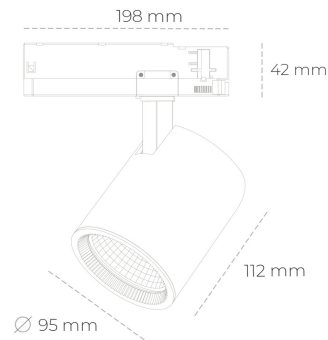

SPOTLIGHT SNIPER G MAXI 930 10W 15° BLACK CRI97 ON/OFF

Article number: N014-K0002-HI930-H5-S15-ZA01_250-S3-###

LED	COB
Light colour	3000 [K] CRI97
CRI	90
Led chip flux	1144 [lm]
Luminous flux	915 [lm]
System power	10 [W]
Luminaire Efficiency	92 [lm/W]
Beam angle	15°
Controller	ON/OFF
MacAdam	3 SDCM

Spotlight LED

Track mounted LED spotlight. Aluminium housing. Ceiling base installation possible. Available in white, black and grey. Any RAL palette colour available on enquiry. Reflector beams available: 15°, 20°, 30°, 45° and 60°. Maximum power is 30W

LUMINAIRE

Weight	1,02 [kg]
Protection rating IP , IK , class	IP 20, IK 1,
Luminaire colour	BLACK
Cover	Glass
Operating voltage	220-240V 50-60Hz

Note: All data are typical values. Tolerance of measurements +/-10% System features may change with product improvements due to technical advances.