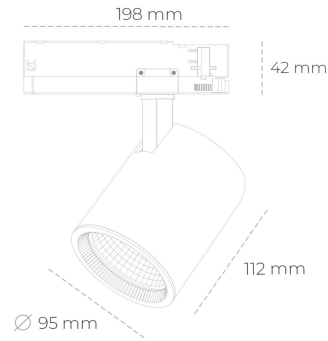

SPOTLIGHT SNIPER G MAXI 935 21W 60° BLACK PREMIUM WHITE ON/OFF

LED	COB
Light colour	3500 [K] PREMIUM WHITE
CRI	90
Led chip flux	3245 [lm]
Luminous flux	2596 [lm]
System power	21 [W]
Luminaire Efficiency	124 [lm/W]
Beam angle	60°
Controller	ON/OFF
MacAdam	3 SDCM

Spotlight LED

Track mounted LED spotlight. Aluminium housing. Ceiling base installation possible. Available in white, black and grey. Any RAL palette colour available on enquiry. Reflector beams available: 15°, 20°, 30°, 45° and 60°. Maximum power is 30W

LUMINAIRE

Weight	1,02 [kg]
Protection rating IP , IK , class	IP 20, IK 1,
Luminaire colour	BLACK
Cover	Glass
Operating voltage	220-240V 50-60Hz

Note: All data are typical values. Tolerance of measurements +/-10% System features may change with product improvements due to technical advances.

OPTIONS

RAL colours on inquiry, honeycomb louver on inquiry, Casambi on inquiry, DALI on inquiry, Phase-cut dimming on inquiry.

Generated: 23.06.2024

+48 32 388 80 00

www.cora.pl
cora@cora.pl

Street: Ignatza Hakuby 18
41-914 Bytom, Polska