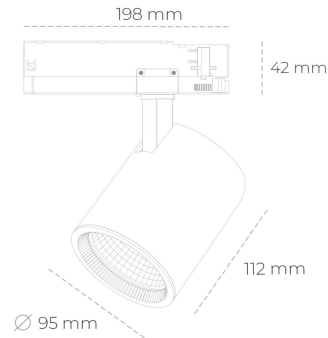

# SPOTLIGHT SNIPER G MAXI 935 21W 45° BLACK PREMIUM WHITE ON/OFF

Article number: N014-K0002-HE935-HA-S45-ZA02\_550-S3-###

LED	COB
Light colour	3500 [K] PREMIUM WHITE
CRI	90
Led chip flux	3245 [lm]
Luminous flux	2596 [lm]
System power	21 [W]
Luminaire Efficiency	124 [lm/W]
Beam angle	45°
Controller	ON/OFF
MacAdam	3 SDCM

### Spotlight LED

Track mounted LED spotlight. Aluminium housing. Ceiling base installation possible. Available in white, black and grey. Any RAL palette colour available on enquiry. Reflector beams available: 15°, 20°, 30°, 45° and 60°. Maximum power is 30W

### LUMINAIRE

Weight	1,02 [kg]
Protection rating IP , IK , class	IP 20, IK 1,
Luminaire colour	BLACK
Cover	Glass
Operating voltage	220-240V 50-60Hz

Note: All data are typical values. Tolerance of measurements +/-10% System features may change with product improvements due to technical advances.