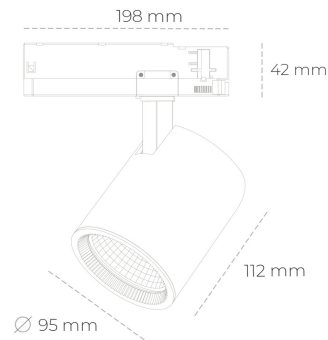

SPOTLIGHT SNIPER G MAXI 935 31W 30° BLACK PREMIUM WHITE ON/OFF

Article number: N014-K0002-HE935-HA-S30-ZA03_800-S3-###

LED	COB
Light colour	3500 [K] PREMIUM WHITE
CRI	90
Led chip flux	4038 [lm]
Luminous flux	3230 [lm]
System power	31 [W]
Luminaire Efficiency	104 [lm/W]
Beam angle	30°
Controller	ON/OFF
MacAdam	3 SDCM

Spotlight LED

Track mounted LED spotlight. Aluminium housing. Ceiling base installation possible. Available in white, black and grey. Any RAL palette colour available on enquiry. Reflector beams available: 15°, 20°, 30°, 45° and 60°. Maximum power is 30W

LUMINAIRE

Weight	1,02 [kg]
Protection rating IP , IK , class	IP 20, IK 1,
Luminaire colour	BLACK
Cover	Glass
Operating voltage	220-240V 50-60Hz

Note: All data are typical values. Tolerance of measurements +/-10% System features may change with product improvements due to technical advances.