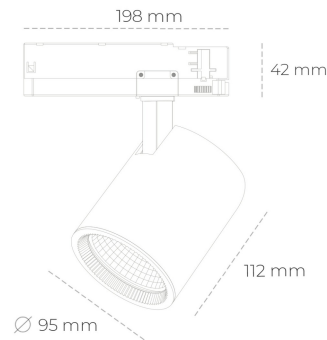

SPOTLIGHT SNIPER G MAXI 935 31W 20° BLACK PREMIUM WHITE ON/OFF

Article number: N014-K0002-HE935-HA-S20-ZA03_800-S3-###

LED	COB
Light colour	3500 [K] PREMIUM WHITE
CRI	90
Led chip flux	4038 [lm]
Luminous flux	3230 [lm]
System power	31 [W]
Luminaire Efficiency	104 [lm/W]
Beam angle	20°
Controller	ON/OFF
MacAdam	3 SDCM

Spotlight LED

Track mounted LED spotlight. Aluminium housing. Ceiling base installation possible. Available in white, black and grey. Any RAL palette colour available on enquiry. Reflector beams available: 15°, 20°, 30°, 45° and 60°. Maximum power is 30W

LUMINAIRE

Weight	1,02 [kg]
Protection rating IP , IK , class	IP 20, IK 1,
Luminaire colour	BLACK
Cover	Glass
Operating voltage	220-240V 50-60Hz

Note: All data are typical values. Tolerance of measurements +/-10% System features may change with product improvements due to technical advances.