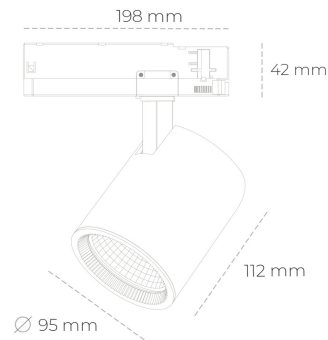

# SPOTLIGHT SNIPER G MAXI 935 27W 20° BLACK PREMIUM WHITE ON/OFF

Article number: N014-K0002-HE935-HA-S20-ZA02\_700-S3-###

LED	COB
Light colour	3500 [K] PREMIUM WHITE
CRI	90
Led chip flux	4038 [lm]
Luminous flux	3230 [lm]
System power	27 [W]
Luminaire Efficiency	120 [lm/W]
Beam angle	20°
Controller	ON/OFF
MacAdam	3 SDCM

### Spotlight LED

Track mounted LED spotlight. Aluminium housing. Ceiling base installation possible. Available in white, black and grey. Any RAL palette colour available on enquiry. Reflector beams available: 15°, 20°, 30°, 45° and 60°. Maximum power is 30W

### LUMINAIRE

Weight	1,02 [kg]
Protection rating IP , IK , class	IP 20, IK 1,
Luminaire colour	BLACK
Cover	Glass
Operating voltage	220-240V 50-60Hz

Note: All data are typical values. Tolerance of measurements +/-10% System features may change with product improvements due to technical advances.