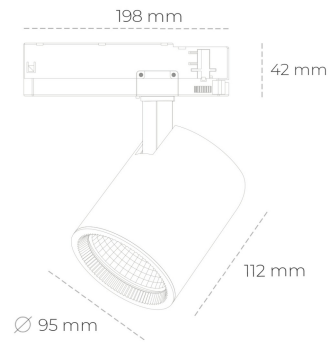

SPOTLIGHT SNIPER G MAXI 935 20W 20° BLACK PREMIUM WHITE ON/OFF

Article number: N014-K0002-HE935-HA-S20-ZA01_500-S3-###

LED	COB
Light colour	3500 [K] PREMIUM WHITE
CRI	90
Led chip flux	2973 [lm]
Luminous flux	2378 [lm]
System power	20 [W]
Luminaire Efficiency	119 [lm/W]
Beam angle	20°
Controller	ON/OFF
MacAdam	3 SDCM

Spotlight LED

Track mounted LED spotlight. Aluminium housing. Ceiling base installation possible. Available in white, black and grey. Any RAL palette colour available on enquiry. Reflector beams available: 15°, 20°, 30°, 45° and 60°. Maximum power is 30W

LUMINAIRE

Weight	1,02 [kg]
Protection rating IP , IK , class	IP 20, IK 1,
Luminaire colour	BLACK
Cover	Glass
Operating voltage	220-240V 50-60Hz

Note: All data are typical values. Tolerance of measurements +/-10% System features may change with product improvements due to technical advances.