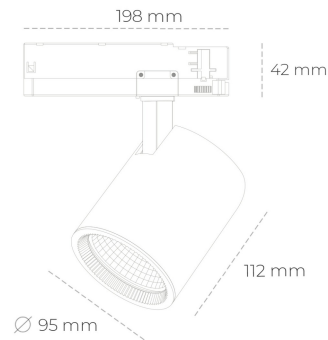

SPOTLIGHT SNIPER G MAXI 935 11W 20° BLACK PREMIUM WHITE ON/OFF

Article number: N014-K0002-HE935-HA-S20-ZA01_250-S3-###

LED	COB
Light colour	3500 [K] PREMIUM WHITE
CRI	90
Led chip flux	1545 [lm]
Luminous flux	1236 [lm]
System power	11 [W]
Luminaire Efficiency	112 [lm/W]
Beam angle	20°
Controller	ON/OFF
MacAdam	3 SDCM

Spotlight LED

Track mounted LED spotlight. Aluminium housing. Ceiling base installation possible. Available in white, black and grey. Any RAL palette colour available on enquiry. Reflector beams available: 15°, 20°, 30°, 45° and 60°. Maximum power is 30W

LUMINAIRE

Weight	1,02 [kg]
Protection rating IP , IK , class	IP 20, IK 1,
Luminaire colour	BLACK
Cover	Glass
Operating voltage	220-240V 50-60Hz

Note: All data are typical values. Tolerance of measurements +/-10% System features may change with product improvements due to technical advances.