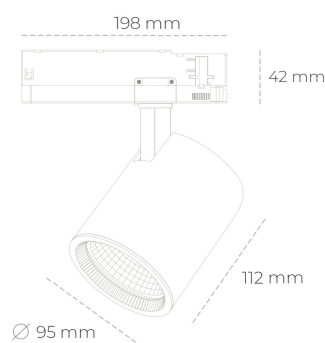

SPOTLIGHT SNIPER G MAXI 930 21W 30° BLACK PREMIUM WHITE ON/OFF

Article number: N014-K0002-HE930-HA-S30-ZA02_550-S3-###

LED	COB
Light colour	3000 [K] PREMIUM WHITE
CRI	90
Led chip flux	3143 [lm]
Luminous flux	2514 [lm]
System power	21 [W]
Luminaire Efficiency	120 [lm/W]
Beam angle	30°
Controller	ON/OFF
MacAdam	3 SDCM

Spotlight LED

Track mounted LED spotlight. Aluminium housing. Ceiling base installation possible. Available in white, black and grey. Any RAL palette colour available on enquiry. Reflector beams available: 15°, 20°, 30°, 45° and 60°. Maximum power is 30W

LUMINAIRE

Weight	1,02 [kg]
Protection rating IP , IK , class	IP 20, IK 1,
Luminaire colour	BLACK
Cover	Glass
Operating voltage	220-240V 50-60Hz

Note: All data are typical values. Tolerance of measurements +/-10% System features may change with product improvements due to technical advances.