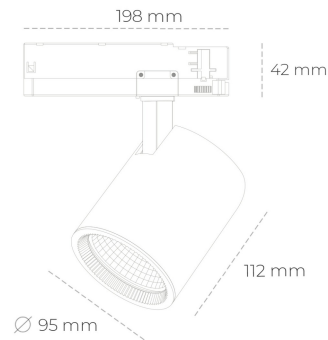

SPOTLIGHT SNIPER G MAXI 930 25W 20° BLACK PREMIUM WHITE ON/OFF

Article number: N014-K0002-HE930-HA-S20-ZA02_650-S3-###

LED	COB
Light colour	3000 [K] PREMIUM WHITE
CRI	90
Led chip flux	3659 [lm]
Luminous flux	2927 [lm]
System power	25 [W]
Luminaire Efficiency	117 [lm/W]
Beam angle	20°
Controller	ON/OFF
MacAdam	3 SDCM

Spotlight LED

Track mounted LED spotlight. Aluminium housing. Ceiling base installation possible. Available in white, black and grey. Any RAL palette colour available on enquiry. Reflector beams available: 15°, 20°, 30°, 45° and 60°. Maximum power is 30W

LUMINAIRE

Weight	1,02 [kg]
Protection rating IP , IK , class	IP 20, IK 1,
Luminaire colour	BLACK
Cover	Glass
Operating voltage	220-240V 50-60Hz

Note: All data are typical values. Tolerance of measurements +/-10% System features may change with product improvements due to technical advances.