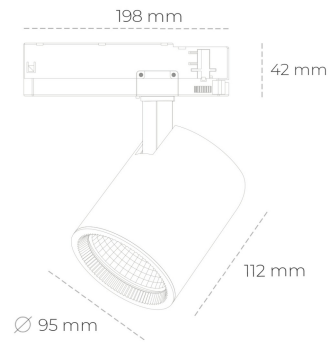

SPOTLIGHT SNIPER G MAXI 930 20W 20° BLACK PREMIUM WHITE ON/OFF

Article number: N014-K0002-HE930-HA-S20-ZA01_500-S3-###

LED	COB
Light colour	3000 [K] PREMIUM WHITE
CRI	90
Led chip flux	2880 [lm]
Luminous flux	2304 [lm]
System power	20 [W]
Luminaire Efficiency	115 [lm/W]
Beam angle	20°
Controller	ON/OFF
MacAdam	3 SDCM

Spotlight LED

Track mounted LED spotlight. Aluminium housing. Ceiling base installation possible. Available in white, black and grey. Any RAL palette colour available on enquiry. Reflector beams available: 15°, 20°, 30°, 45° and 60°. Maximum power is 30W

LUMINAIRE

Weight	1,02 [kg]
Protection rating IP , IK , class	IP 20, IK 1,
Luminaire colour	BLACK
Cover	Glass
Operating voltage	220-240V 50-60Hz

Note: All data are typical values. Tolerance of measurements +/-10% System features may change with product improvements due to technical advances.