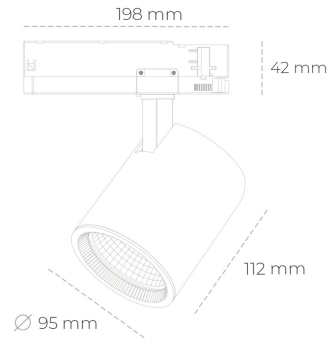

## SPOTLIGHT SNIPER G MAXI 930 11W 15° BLACK PREMIUM WHITE ON/OFF

Article number: N014-K0002-HE930-HA-S15-ZA01\_250-S3-###

LED	COB
Light colour	3000 [K] PREMIUM WHITE
CRI	90
Led chip flux	1497 [lm]
Luminous flux	1197 [lm]
System power	11 [W]
Luminaire Efficiency	109 [lm/W]
Beam angle	15°
Controller	ON/OFF
MacAdam	3 SDCM

### Spotlight LED

Track mounted LED spotlight. Aluminium housing. Ceiling base installation possible. Available in white, black and grey. Any RAL palette colour available on enquiry. Reflector beams available: 15°, 20°, 30°, 45° and 60°. Maximum power is 30W

### LUMINAIRE

Weight	1,02 [kg]
Protection rating IP , IK , class	IP 20, IK 1,
Luminaire colour	BLACK
Cover	Glass
Operating voltage	220-240V 50-60Hz

Note: All data are typical values. Tolerance of measurements +/-10% System features may change with product improvements due to technical advances.