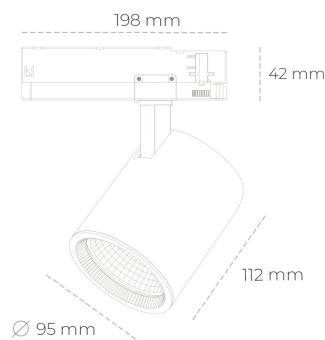

SPOTLIGHT SNIPER G MAXI 957 31W 60° BLACK SPECIAL ON/OFF

Article number: N014-K0002-CC957-H5-S60-ZA03_800-S3-###

LED	COB
Light colour	5700 [K] SPECIAL
CRI	90
Led chip flux	3934 [lm]
Luminous flux	3147 [lm]
System power	31 [W]
Luminaire Efficiency	102 [lm/W]
Beam angle	60°
Controller	ON/OFF
MacAdam	3 SDCM

Spotlight LED

Track mounted LED spotlight. Aluminium housing. Ceiling base installation possible. Available in white, black and grey. Any RAL palette colour available on enquiry. Reflector beams available: 15°, 20°, 30°, 45° and 60°. Maximum power is 30W

LUMINAIRE

Weight	1,02 [kg]
Protection rating IP , IK , class	IP 20, IK 1,
Luminaire colour	BLACK
Cover	Glass
Operating voltage	220-240V 50-60Hz

Note: All data are typical values. Tolerance of measurements +/-10% System features may change with product improvements due to technical advances.