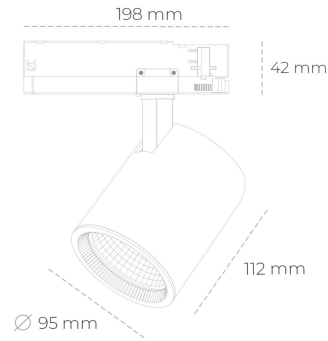

SPOTLIGHT SNIPER G MAXI 957 23W 45° BLACK SPECIAL ON/OFF

LED	COB
Light colour	5700 [K] SPECIAL
CRI	90
Led chip flux	3023 [lm]
Luminous flux	2418 [lm]
System power	23 [W]
Luminaire Efficiency	105 [lm/W]
Beam angle	45°
Controller	ON/OFF
MacAdam	3 SDCM

Spotlight LED

Track mounted LED spotlight. Aluminium housing. Ceiling base installation possible. Available in white, black and grey. Any RAL palette colour available on enquiry. Reflector beams available: 15°, 20°, 30°, 45° and 60°. Maximum power is 30W

LUMINAIRE

Weight	1,02 [kg]
Protection rating IP , IK , class	IP 20, IK 1,
Luminaire colour	BLACK
Cover	Glass
Operating voltage	220-240V 50-60Hz

Note: All data are typical values. Tolerance of measurements +/-10% System features may change with product improvements due to technical advances.

OPTIONS

RAL colours on inquiry, honeycomb louver on inquiry , Casambi on inquiry, DALI on inquiry, Phase-cut dimming on inquiry.

Generated: 23.06.2024

+48 32 388 80 00

www.cora.pl
cora@cora.pl

Street: Ignatza Hakuby 18
41-914 Bytom, Polska