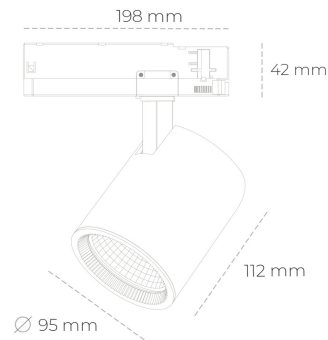

SPOTLIGHT SNIPER G MAXI 957 14W 45° BLACK SPECIAL ON/OFF

Article number: N014-K0002-CC957-H5-S45-ZA01_350-S3-###

LED	COB
Light colour	5700 [K] SPECIAL
CRI	90
Led chip flux	1820 [lm]
Luminous flux	1456 [lm]
System power	14 [W]
Luminaire Efficiency	104 [lm/W]
Beam angle	45°
Controller	ON/OFF
MacAdam	3 SDCM

Spotlight LED

Track mounted LED spotlight. Aluminium housing. Ceiling base installation possible. Available in white, black and grey. Any RAL palette colour available on enquiry. Reflector beams available: 15°, 20°, 30°, 45° and 60°. Maximum power is 30W

LUMINAIRE

Weight	1,02 [kg]
Protection rating IP , IK , class	IP 20, IK 1,
Luminaire colour	BLACK
Cover	Glass
Operating voltage	220-240V 50-60Hz

Note: All data are typical values. Tolerance of measurements +/-10% System features may change with product improvements due to technical advances.