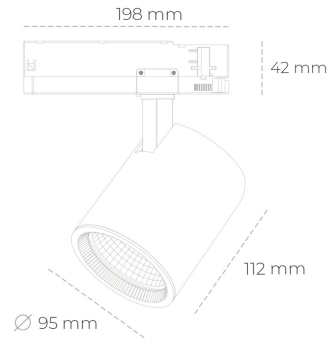

# SPOTLIGHT SNIPER G MAXI 957 31W 20° BLACK SPECIAL ON/OFF

Article number: N014-K0002-CC957-H5-S20-ZA03\_800-S3-###

LED	COB
Light colour	5700 [K] SPECIAL
CRI	90
Led chip flux	3934 [lm]
Luminous flux	3147 [lm]
System power	31 [W]
Luminaire Efficiency	102 [lm/W]
Beam angle	20°
Controller	ON/OFF
MacAdam	3 SDCM

### Spotlight LED

Track mounted LED spotlight. Aluminium housing. Ceiling base installation possible. Available in white, black and grey. Any RAL palette colour available on enquiry. Reflector beams available: 15°, 20°, 30°, 45° and 60°. Maximum power is 30W

### LUMINAIRE

Weight	1,02 [kg]
Protection rating IP , IK , class	IP 20, IK 1,
Luminaire colour	BLACK
Cover	Glass
Operating voltage	220-240V 50-60Hz

Note: All data are typical values. Tolerance of measurements +/-10% System features may change with product improvements due to technical advances.