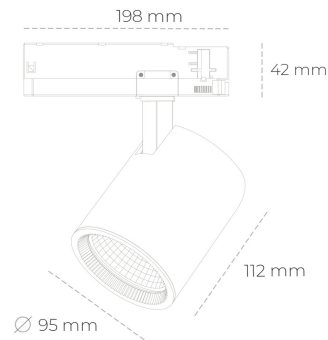

# SPOTLIGHT SNIPER G MAXI 942 19W 60° BLACK MEAT WHITE ON/OFF

Article number: N014-K0002-CC942-H5-S60-ZA01\_500-S3-###

LED	COB
Light colour	4200 [K] MEAT WHITE
CRI	90
Led chip flux	1976 [lm]
Luminous flux	1580 [lm]
System power	19 [W]
Luminaire Efficiency	83 [lm/W]
Beam angle	60°
Controller	ON/OFF
MacAdam	3 SDCM

### Spotlight LED

Track mounted LED spotlight. Aluminium housing. Ceiling base installation possible. Available in white, black and grey. Any RAL palette colour available on enquiry. Reflector beams available: 15°, 20°, 30°, 45° and 60°. Maximum power is 30W

### LUMINAIRE

Weight	1,02 [kg]
Protection rating IP , IK , class	IP 20, IK 1,
Luminaire colour	BLACK
Cover	Glass
Operating voltage	220-240V 50-60Hz

Note: All data are typical values. Tolerance of measurements +/-10% System features may change with product improvements due to technical advances.