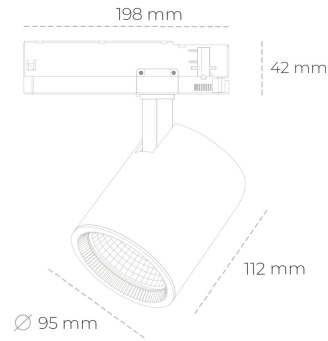

SPOTLIGHT SNIPER G MAXI 942 14W 60° BLACK MEAT WHITE ON/OFF

Article number: N014-K0002-CC942-H5-S60-ZA01_350-S3-###

LED	COB
Light colour	4200 [K] MEAT WHITE
CRI	90
Led chip flux	1412 [lm]
Luminous flux	1129 [lm]
System power	14 [W]
Luminaire Efficiency	81 [lm/W]
Beam angle	60°
Controller	ON/OFF
MacAdam	3 SDCM

Spotlight LED

Track mounted LED spotlight. Aluminium housing. Ceiling base installation possible. Available in white, black and grey. Any RAL palette colour available on enquiry. Reflector beams available: 15°, 20°, 30°, 45° and 60°. Maximum power is 30W

LUMINAIRE

Weight	1,02 [kg]
Protection rating IP , IK , class	IP 20, IK 1,
Luminaire colour	BLACK
Cover	Glass
Operating voltage	220-240V 50-60Hz

Note: All data are typical values. Tolerance of measurements +/-10% System features may change with product improvements due to technical advances.