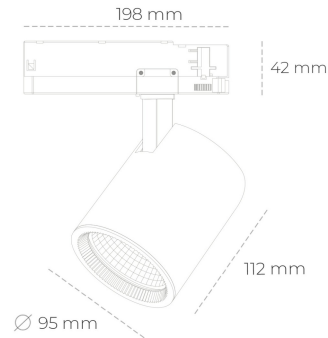

# SPOTLIGHT SNIPER G MAXI 942 31W 45° BLACK MEAT WHITE ON/OFF

Article number: N014-K0002-CC942-H5-S45-ZA03\_800-S3-###

LED	COB
Light colour	4200 [K] MEAT WHITE
CRI	90
Led chip flux	3040 [lm]
Luminous flux	2432 [lm]
System power	31 [W]
Luminaire Efficiency	78 [lm/W]
Beam angle	45°
Controller	ON/OFF
MacAdam	3 SDCM

### Spotlight LED

Track mounted LED spotlight. Aluminium housing. Ceiling base installation possible. Available in white, black and grey. Any RAL palette colour available on enquiry. Reflector beams available: 15°, 20°, 30°, 45° and 60°. Maximum power is 30W

### LUMINAIRE

Weight	1,02 [kg]
Protection rating IP , IK , class	IP 20, IK 1,
Luminaire colour	BLACK
Cover	Glass
Operating voltage	220-240V 50-60Hz

Note: All data are typical values. Tolerance of measurements +/-10% System features may change with product improvements due to technical advances.