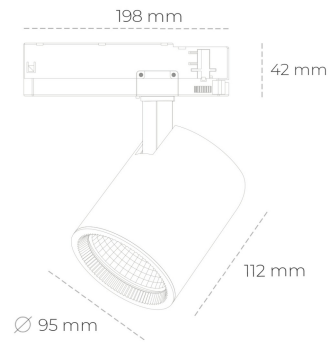

SPOTLIGHT SNIPER G MAXI 942 25W 45° BLACK MEAT WHITE ON/OFF

Article number: N014-K0002-CC942-H5-S45-ZA02_650-S3-###

LED	COB
Light colour	4200 [K] MEAT WHITE
CRI	90
Led chip flux	2519 [lm]
Luminous flux	2015 [lm]
System power	25 [W]
Luminaire Efficiency	81 [lm/W]
Beam angle	45°
Controller	ON/OFF
MacAdam	3 SDCM

Spotlight LED

Track mounted LED spotlight. Aluminium housing. Ceiling base installation possible. Available in white, black and grey. Any RAL palette colour available on enquiry. Reflector beams available: 15°, 20°, 30°, 45° and 60°. Maximum power is 30W

LUMINAIRE

Weight	1,02 [kg]
Protection rating IP , IK , class	IP 20, IK 1,
Luminaire colour	BLACK
Cover	Glass
Operating voltage	220-240V 50-60Hz

Note: All data are typical values. Tolerance of measurements +/-10% System features may change with product improvements due to technical advances.