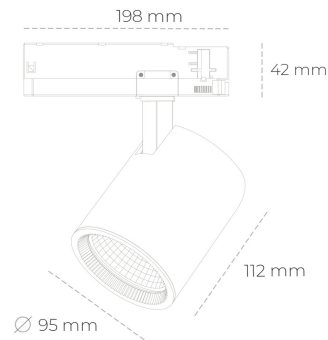

SPOTLIGHT SNIPER G MAXI 942 23W 45° BLACK MEAT WHITE ON/OFF

Article number: N014-K0002-CC942-H5-S45-ZA02_600-S3-###

LED	COB
Light colour	4200 [K] MEAT WHITE
CRI	90
Led chip flux	2340 [lm]
Luminous flux	1872 [lm]
System power	23 [W]
Luminaire Efficiency	81 [lm/W]
Beam angle	45°
Controller	ON/OFF
MacAdam	3 SDCM

Spotlight LED

Track mounted LED spotlight. Aluminium housing. Ceiling base installation possible. Available in white, black and grey. Any RAL palette colour available on enquiry. Reflector beams available: 15°, 20°, 30°, 45° and 60°. Maximum power is 30W

LUMINAIRE

Weight	1,02 [kg]
Protection rating IP , IK , class	IP 20, IK 1,
Luminaire colour	BLACK
Cover	Glass
Operating voltage	220-240V 50-60Hz

Note: All data are typical values. Tolerance of measurements +/-10% System features may change with product improvements due to technical advances.