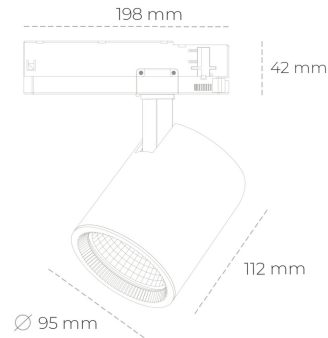

SPOTLIGHT SNIPER G MAXI 942 19W 45° BLACK MEAT WHITE ON/OFF

Article number: N014-K0002-CC942-H5-S45-ZA01_500-S3-###

LED	COB
Light colour	4200 [K] MEAT WHITE
CRI	90
Led chip flux	1976 [lm]
Luminous flux	1580 [lm]
System power	19 [W]
Luminaire Efficiency	83 [lm/W]
Beam angle	45°
Controller	ON/OFF
MacAdam	3 SDCM

Spotlight LED

Track mounted LED spotlight. Aluminium housing. Ceiling base installation possible. Available in white, black and grey. Any RAL palette colour available on enquiry. Reflector beams available: 15°, 20°, 30°, 45° and 60°. Maximum power is 30W

LUMINAIRE

Weight	1,02 [kg]
Protection rating IP , IK , class	IP 20, IK 1,
Luminaire colour	BLACK
Cover	Glass
Operating voltage	220-240V 50-60Hz

Note: All data are typical values. Tolerance of measurements +/-10% System features may change with product improvements due to technical advances.