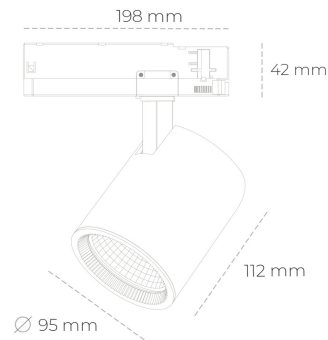

# SPOTLIGHT SNIPER G MAXI 942 14W 45° BLACK MEAT WHITE ON/OFF

Article number: N014-K0002-CC942-H5-S45-ZA01\_350-S3-###

LED	COB
Light colour	4200 [K] MEAT WHITE
CRI	90
Led chip flux	1412 [lm]
Luminous flux	1129 [lm]
System power	14 [W]
Luminaire Efficiency	81 [lm/W]
Beam angle	45°
Controller	ON/OFF
MacAdam	3 SDCM

### Spotlight LED

Track mounted LED spotlight. Aluminium housing. Ceiling base installation possible. Available in white, black and grey. Any RAL palette colour available on enquiry. Reflector beams available: 15°, 20°, 30°, 45° and 60°. Maximum power is 30W

### LUMINAIRE

Weight	1,02 [kg]
Protection rating IP , IK , class	IP 20, IK 1,
Luminaire colour	BLACK
Cover	Glass
Operating voltage	220-240V 50-60Hz

Note: All data are typical values. Tolerance of measurements +/-10% System features may change with product improvements due to technical advances.