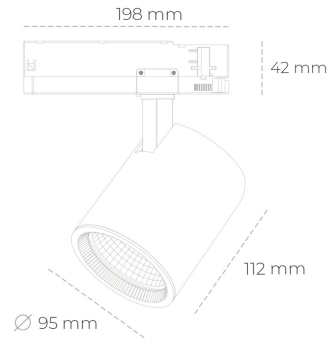

# SPOTLIGHT SNIPER G MAXI 942 14W 20° BLACK MEAT WHITE ON/OFF

Article number: N014-K0002-CC942-H5-S20-ZA01\_350-S3-###

LED	COB
Light colour	4200 [K] MEAT WHITE
CRI	90
Led chip flux	1412 [lm]
Luminous flux	1129 [lm]
System power	14 [W]
Luminaire Efficiency	81 [lm/W]
Beam angle	20°
Controller	ON/OFF
MacAdam	3 SDCM

### Spotlight LED

Track mounted LED spotlight. Aluminium housing. Ceiling base installation possible. Available in white, black and grey. Any RAL palette colour available on enquiry. Reflector beams available: 15°, 20°, 30°, 45° and 60°. Maximum power is 30W

### LUMINAIRE

Weight	1,02 [kg]
Protection rating IP , IK , class	IP 20, IK 1,
Luminaire colour	BLACK
Cover	Glass
Operating voltage	220-240V 50-60Hz

Note: All data are typical values. Tolerance of measurements +/-10% System features may change with product improvements due to technical advances.